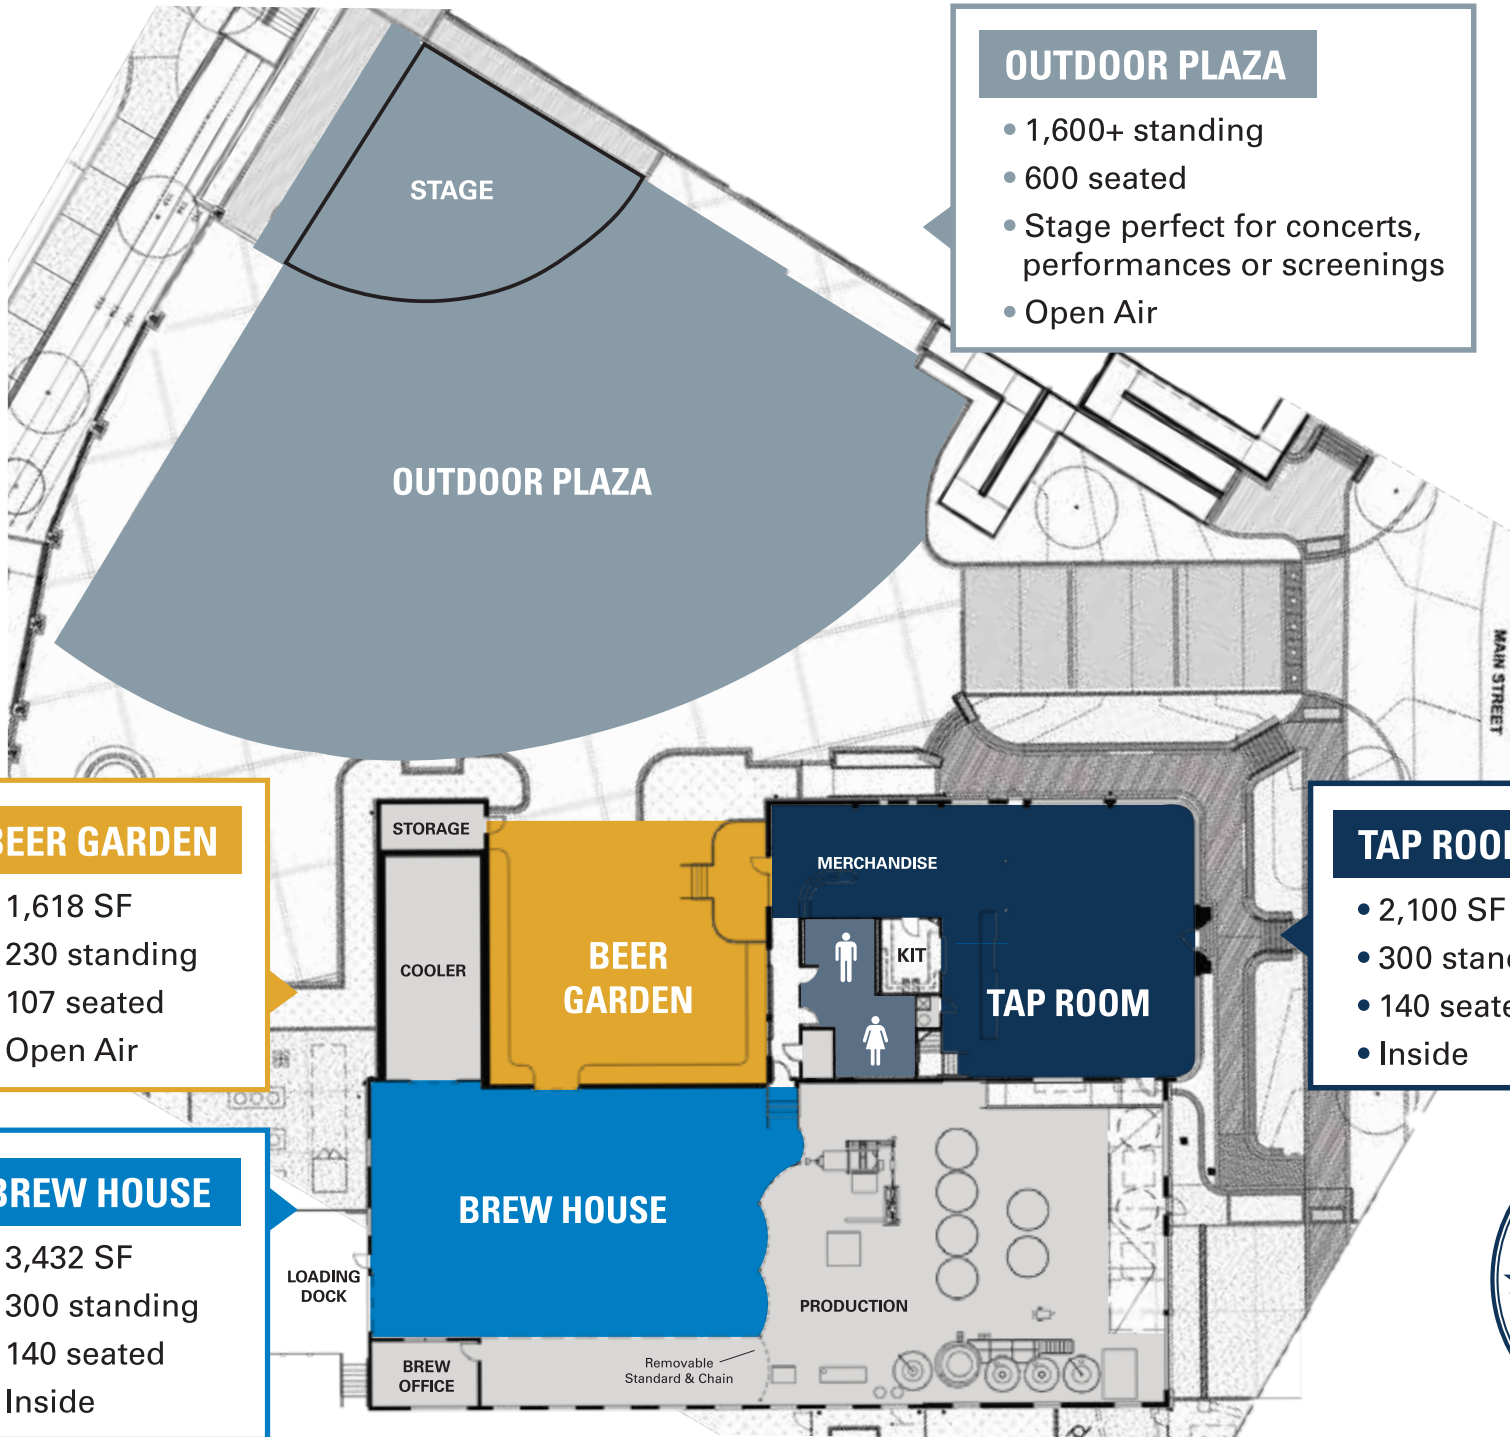

WILD LEAP BREW CO.

Wild Leap Brew Co. offers a world-class event space accommodating groups as small as 10 and as large as 2000+. Soaring ceilings, exposed brick and industrial chic design create an ideal place to celebrate your most memorable occasions. Located in LaGrange, Georgia, the brewery is centrally positioned to serve Metro Atlanta, Newnan, Auburn, and surrounding areas.

The space is flexible enough to make your guests feel welcome, no matter the size. Wild Leap offers four event spaces: the tap room, brew house, beer garden and the outdoor plaza.

AMENITIES:

- Outside caterers allowed; full catering kitchen available
- Complimentary parking
- On-site event manager
- Private restrooms
- On-site brewery games (i.e., corn hole, giant jenga, etc.)
- Custom glassware & merchandise options
- Full audio/visual capabilities

For more information on Wild Leap Events, please contact:
events@wildleap.com

For additional details and to submit an event booking request, please visit: www.wildleap.com/book-event/

OUTDOOR PLAZA

- 1,600+ standing
- 600 seated
- Stage perfect for concerts, performances or screenings
- Open Air

BEER GARDEN

- 1,618 SF
- 230 standing
- 107 seated
- Open Air

TAP ROOM

- 2,100 SF
- 300 standing
- 140 seated
- Inside

BREW HOUSE

- 3,432 SF
- 300 standing
- 140 seated
- Inside